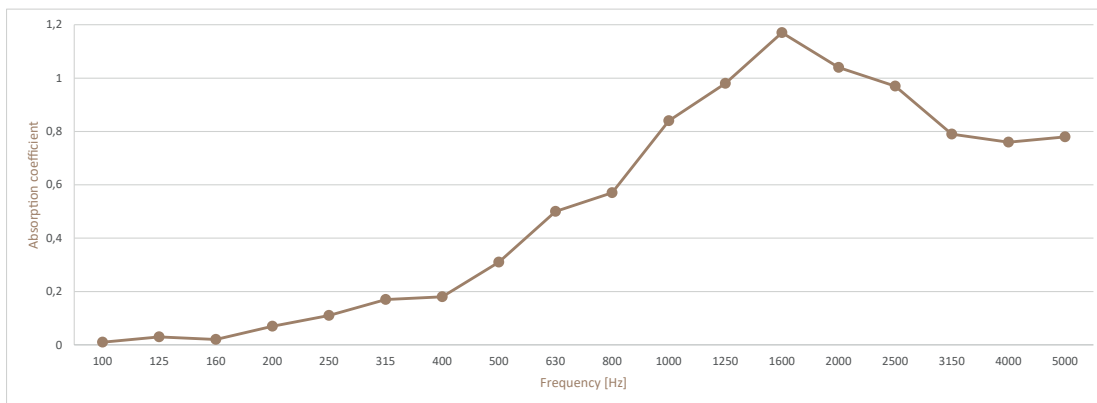

Technical File

Siena K

01

Dimensions

Siena K

FG | Furniture Grade

Width: 605 mm Height: 2400 mm Thickness: 19 mm
Width: 605 mm Height: 2700 mm Thickness: 19 mm

FR | Fire Rated

Width: 605 mm Height: 2400 mm Thickness: 18 mm
Width: 605 mm Height: 2700 mm Thickness: 18 mm

02

Performance

Absorption coefficient

Absorption coefficient | Installed over a layer of 30mm PET

03

Finishes

Composition Wood Veneer
Formaldehyde free
FSC certified
PEFC certified
Harvested under EU timber regulations