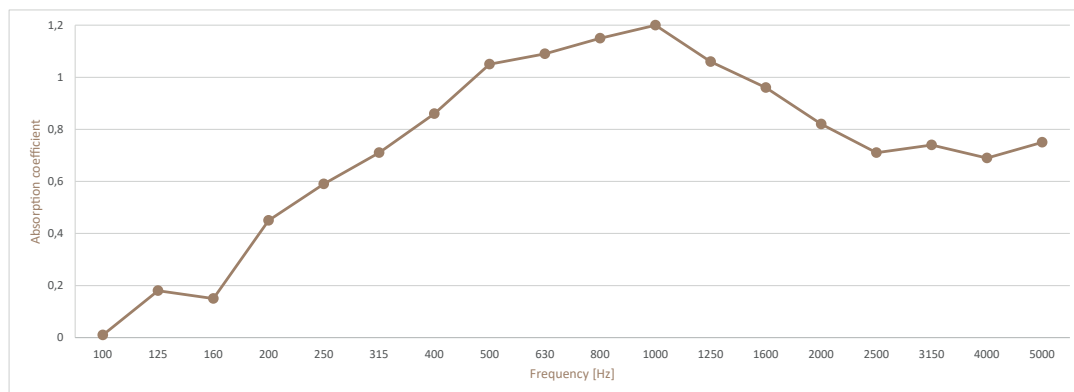

Width: 605 mm Height: 2400 mm Thickness: 18 mm
Width: 605 mm Height: 2700 mm Thickness: 18 mm

02

Performance

Absorption coefficient

Absorption coefficient | Installed over a layer of 30mm PET

03

Finishes

Composition Wood Veneer
Formaldehyde free
FSC certified
PEFC certified
Harvested under EU timber regulations