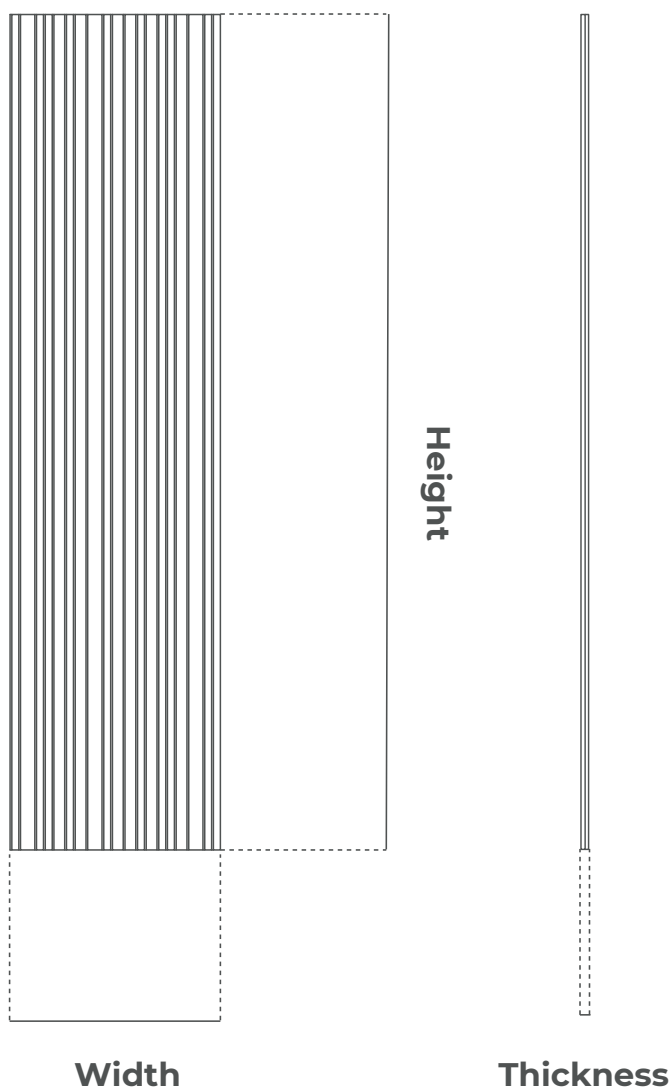

Technical File

Siena K

01

Dimensions

Siena K

FG | Furniture Grade

Width: 605 mm Height: 2400 mm Thickness: 19 mm
Width: 605 mm Height: 2700 mm Thickness: 19 mm

FR | Fire Rated

Width: 605 mm Height: 2400 mm Thickness: 18 mm
Width: 605 mm Height: 2700 mm Thickness: 18 mm

02

Performance

Absorption coefficient

Absorption coefficient | Installed over a layer of 30mm PET

03

Finishes

Composition Wood Veneer
Formaldehyde free
FSC certified
PEFC certified
Harvested under EU timber regulations