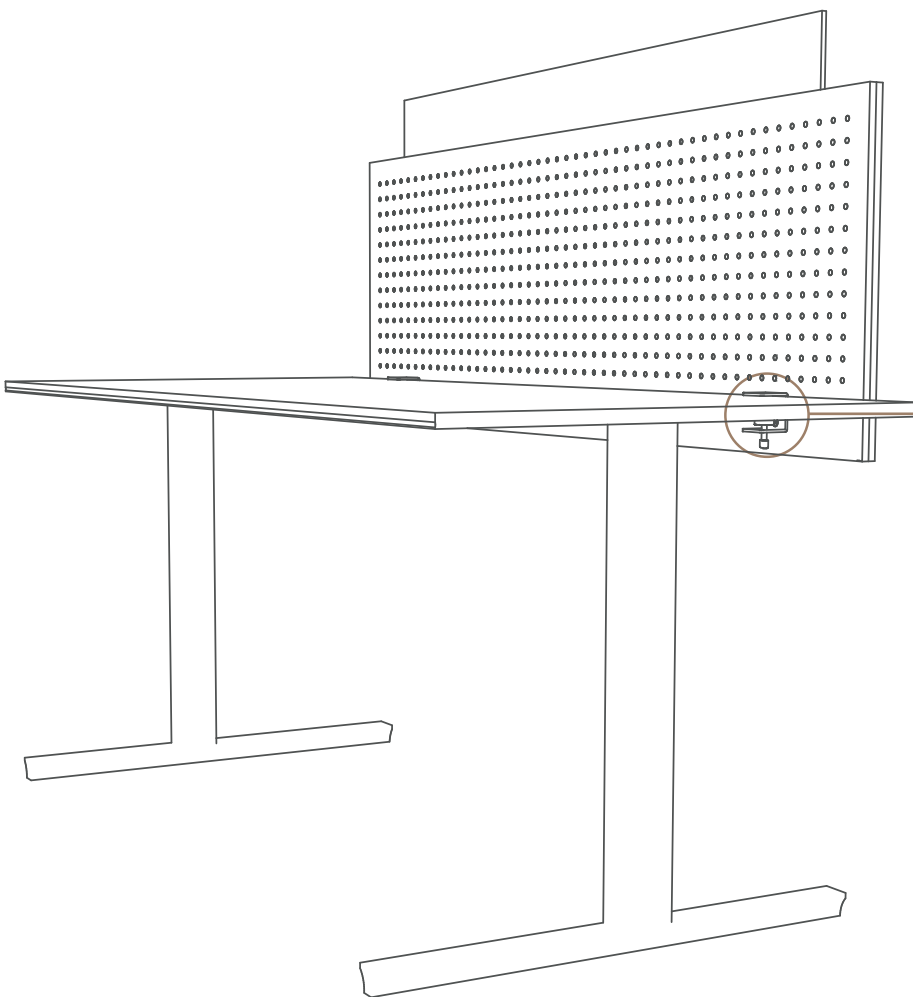

Technical File

Keen Line - Desk Fix | Acrylic Guard

01

Dimensions

Desk Fix | Acrylic Guard

LATERAL

Width: 600mm Height: 700mm Acrylic Guard Height: 150mm Thickness: 24mm
 Width: 700mm Height: 700mm Acrylic Guard Height: 150mm Thickness: 24mm

Desk Fix | Acrylic Guard

FRONTAL

Width: 1200mm Height: 700mm Acrylic Guard Height: 150mm Thickness: 24mm
 Width: 1400mm Height: 700mm Acrylic Guard Height: 150mm Thickness: 24mm
 Width: 1600mm Height: 700mm Acrylic Guard Height: 150mm Thickness: 24mm
 Width: 1800mm Height: 700mm Acrylic Guard Height: 150mm Thickness: 24mm

Lacquered Finish
Grey

Composition Laminated Birch Plywood
Thickness 15 mm
Wear Resistance ISO 4586-1/2: 350 Cycles
Stain Resistance ISO 4586-1/2: 5
Fully cleanable and disinfected
FSC certified
PEFC certified
Harvested under EU timber regulations