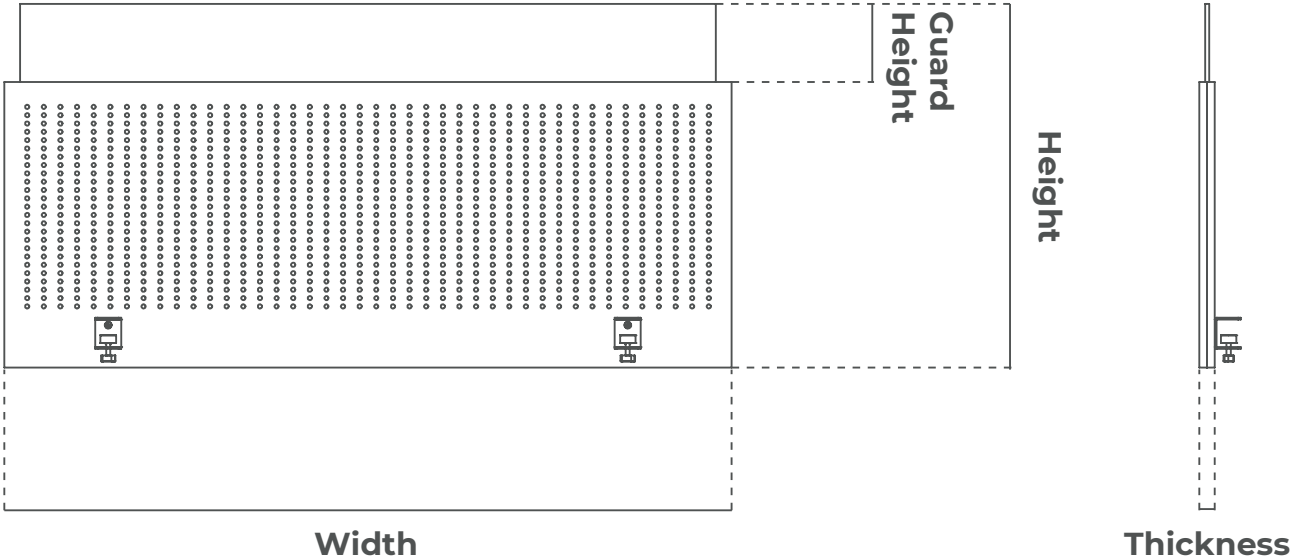

Technical File

Keen Line - Desk Fix | Acrylic Guard

01

Dimensions

Desk Fix | Acrylic Guard

LATERAL

Width: 600mm Height: 700mm Acrylic Guard Height: 150mm Thickness: 24mm
 Width: 700mm Height: 700mm Acrylic Guard Height: 150mm Thickness: 24mm

Desk Fix | Acrylic Guard

FRONTAL

Width: 1200mm Height: 700mm Acrylic Guard Height: 150mm Thickness: 24mm
 Width: 1400mm Height: 700mm Acrylic Guard Height: 150mm Thickness: 24mm
 Width: 1600mm Height: 700mm Acrylic Guard Height: 150mm Thickness: 24mm
 Width: 1800mm Height: 700mm Acrylic Guard Height: 150mm Thickness: 24mm