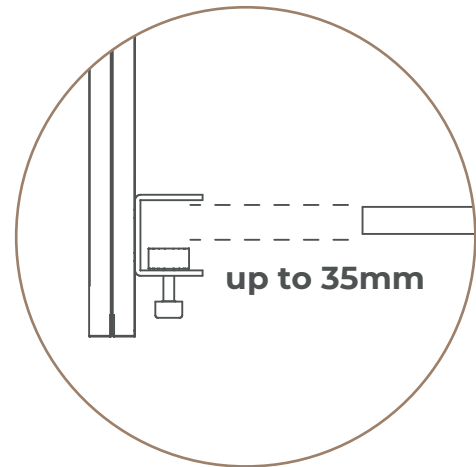

Technical File

Keen Line - Desk Fix | Acrylic Guard

01

Dimensions

Desk Fix | Acrylic Guard

LATERAL

Width: 600mm Height: 700mm Acrylic Guard Height: 150mm Thickness: 24mm
 Width: 700mm Height: 700mm Acrylic Guard Height: 150mm Thickness: 24mm

Desk Fix | Acrylic Guard

FRONTAL

Width: 1200mm Height: 700mm Acrylic Guard Height: 150mm Thickness: 24mm
 Width: 1400mm Height: 700mm Acrylic Guard Height: 150mm Thickness: 24mm
 Width: 1600mm Height: 700mm Acrylic Guard Height: 150mm Thickness: 24mm
 Width: 1800mm Height: 700mm Acrylic Guard Height: 150mm Thickness: 24mm