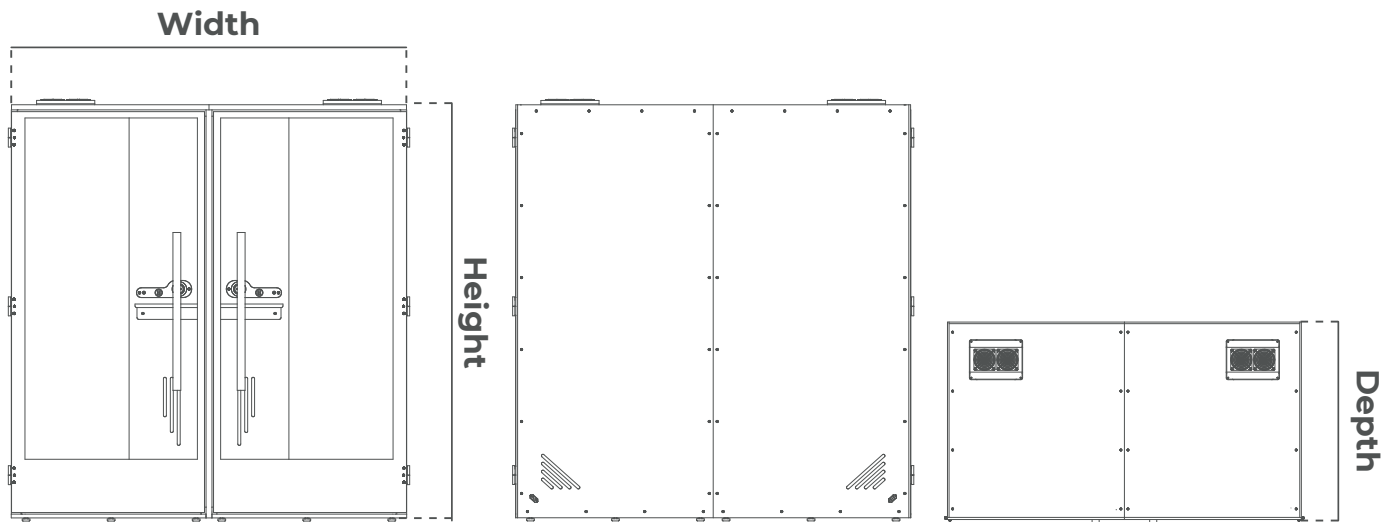

Technical File

SweetSpot Two

01

Dimensions

SweetSpot Two

Width: 2002mm Depth: 1117mm Height: 2115mm

02

Tech specs