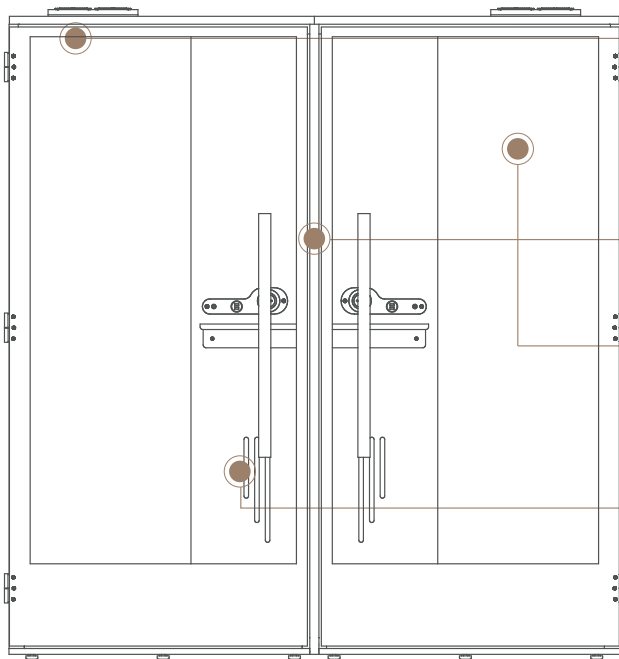

Technical File

SweetSpot Two

01

Dimensions

SweetSpot Two

Width: 2002mm Depth: 1117mm Height: 2115mm

02

Tech specs

Lighting & Power Socket

Long-life energy efficient LED lighting.

Kuietly Does It

ISO 23351-1 | Class B.

Interior Acoustics

Carefully designed with recycled felt absorption.

Optimised Ventilation

Twin ultra-quiet fans.

Power Socket

Built-in Socket with one Schuko and two USB-A charging.

Built-in Desk

Durable Marine grade plywood.

03

Finishes

Composition Birch Plywood
FSC certified
PEFC certified
Harvested under EU timber regulations