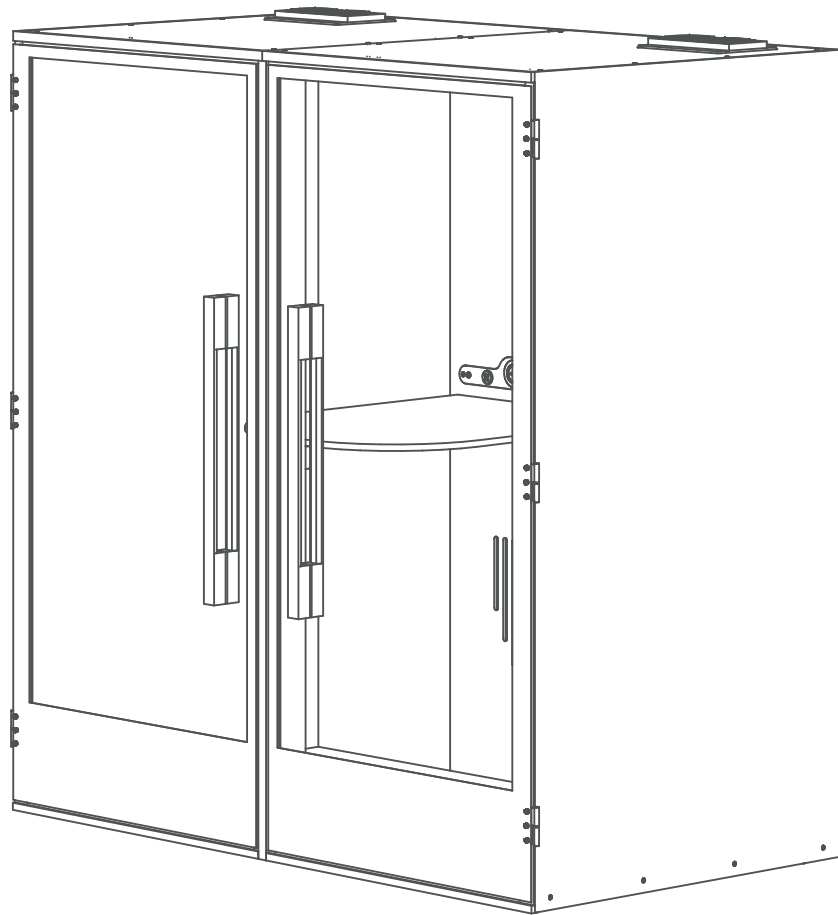

Technical File

SweetSpot Two

01

Dimensions

SweetSpot Two

Width: 2002mm Depth: 1117mm Height: 2115mm

02

Tech specs

Lighting & Power Socket

Long-life energy efficient LED lighting.

Kuietly Does It

ISO 23351-1 | Class B.

Interior Acoustics

Carefully designed with recycled felt absorption.

Optimised Ventilation

Twin ultra-quiet fans.

Power Socket

Built-in Socket with one Schuko and two USB-A charging.

Built-in Desk

Durable Marine grade plywood.

03

Finishes

Composition Birch Plywood
FSC certified
PEFC certified
Harvested under EU timber regulations