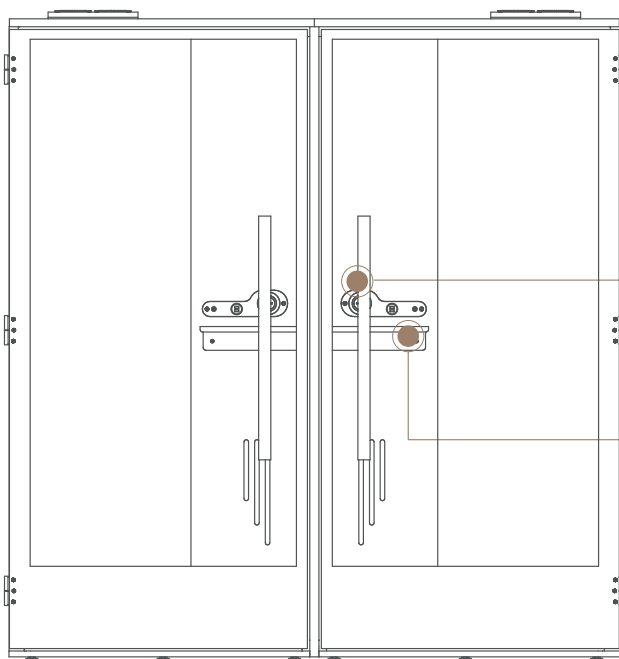

Technical File

SweetSpot Two

01

Dimensions

SweetSpot Two

Width: 2002mm Depth: 1117mm Height: 2115mm

02

Tech specs

Lighting & Power Socket

Long-life energy efficient LED lighting.

Kuietly Does It

ISO 23351-1 | Class B.

Interior Acoustics

Carefully designed with recycled felt absorption.

Optimised Ventilation

Twin ultra-quiet fans.

Power Socket

Built-in Socket with one Schuko and two USB-A charging.

Built-in Desk

Durable Marine grade plywood.

03

Finishes

Composition Birch Plywood
FSC certified
PEFC certified
Harvested under EU timber regulations