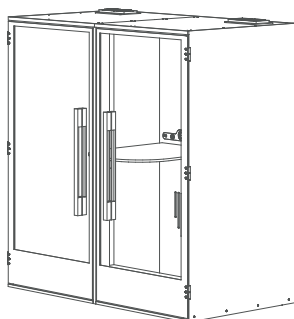

Technical File

SweetSpot Two

01

Dimensions

SweetSpot Two

Width: 2002mm Depth: 1117mm Height: 2115mm

02

Tech specs

Lighting & Power Socket

Long-life energy efficient LED lighting.

Kuietly Does It

ISO 23351-1 | Class B.

Interior Acoustics

Carefully designed with recycled felt absorption.

Optimised Ventilation

Twin ultra-quiet fans.

Power Socket

Built-in Socket with one Schuko and two USB-A charging.

Built-in Desk

Durable Marine grade plywood.

03

Finishes

Composition Birch Plywood
FSC certified
PEFC certified
Harvested under EU timber regulations