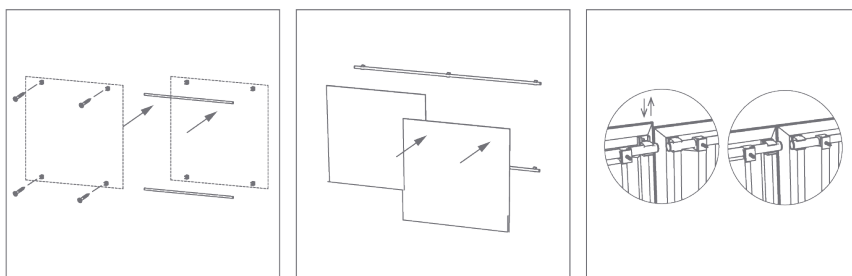

Allows for installation on walls, ceilings (with ceiling Lock), slopes or corners - any surface can provide acoustic treatment. Compatible with all foam backed panels.

*Artnovion Patent P. (Acoustic panel with integrated frame system) & Frame design
Artnovion Patent P.(Acoustic panel with Tube Fixing System)*

Fixing Systems

RESIDENTIAL & Hi Fi
PRO AUDIO & STUDIO
ARCHITECTURE AND ENGINEERING

Specifications

FixArt Tube Single Metal
FixArt Tube Double Metal
FixArt Tube Double Plastic

DISCLAIMER:

When using FixArt tube on the ceiling, it is obligatory to use the FixArt lock security device. This systems guarantees a safe and precise installation. Artnovion is not liable for any damage caused by improper use of FixArt Tube.

WALL MOUNTING