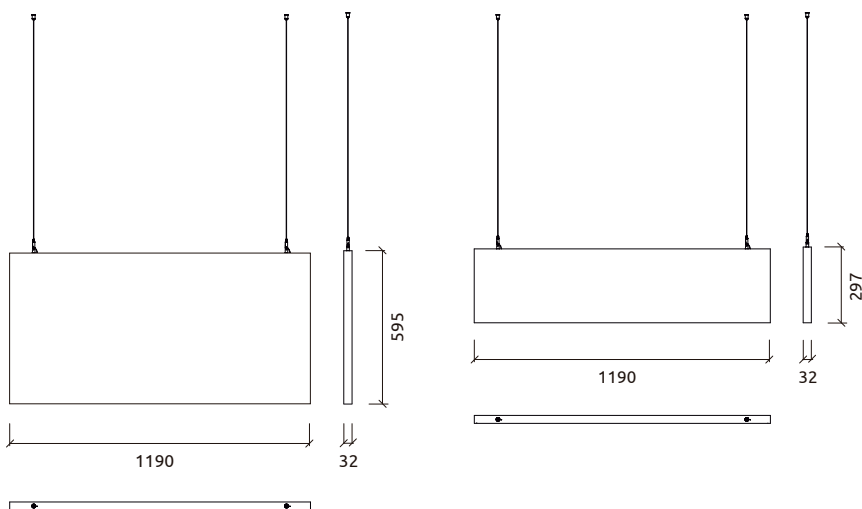

**Horizontal Installation**

**Performance**

**Technical Information**

**Features**

Type: Absorber

Absorption Range: 315Hz to 4000 H

Available Fire Rate:  
 FG | Furniture Grade  
 FR | Fire Rated

Materials:  
 FG | Materials:  
 - Suede Acoustic Fabric  
 - Sound PET

FR | Cleanable fabric finish  
 - Twill Acoustic fabric | COVID-19 Safe  
 - Sound PET

FR | Materials:  
 - Felted Acoustic Fabric  
 - Sound PET

Range | Dimensions:

1190x595x32mm  
 1190x297x32mm

**Vertical Installation - with M6 Screw Thread Receiver Add-on**