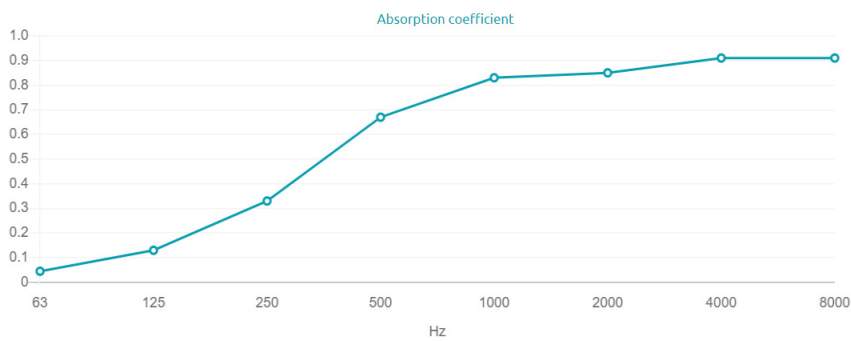

**Horizontal Installation**

**Performance**

**Technical Information**

**Features**

Type: Absorber

Absorption Range: 315Hz to 4000 H

Available Fire Rate:  
 FG | Furniture Grade  
 FR | Fire Rated

Materials:  
 FG | Materials:  
 - Suede Acoustic Fabric  
 - Sound PET