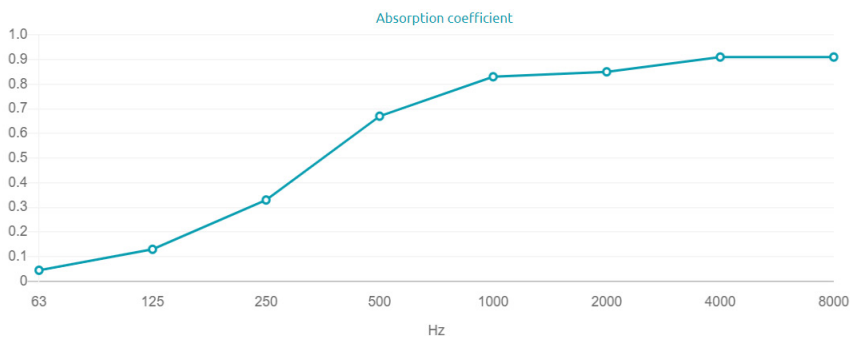

Vertical Installation - with M6 Screw Thread Receiver Add-on

Performance