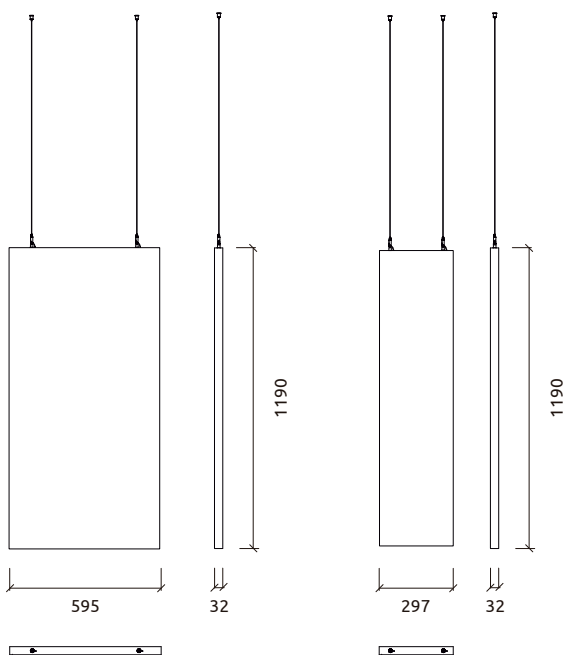

Technical Information