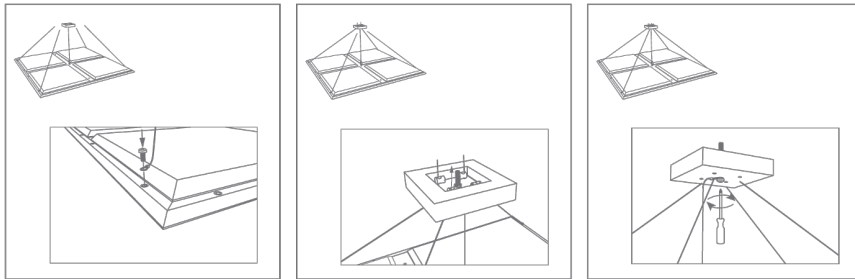

-

**Description**

FixArt Connect:

- 160 FixArt Connect per box + 320 screws
- These connect panels with screw thread receivers
- Joining 2 panels sized 595x595mm uses 2 connectors
- Joining 2 panels sized 595x1190mm uses 4 connectors